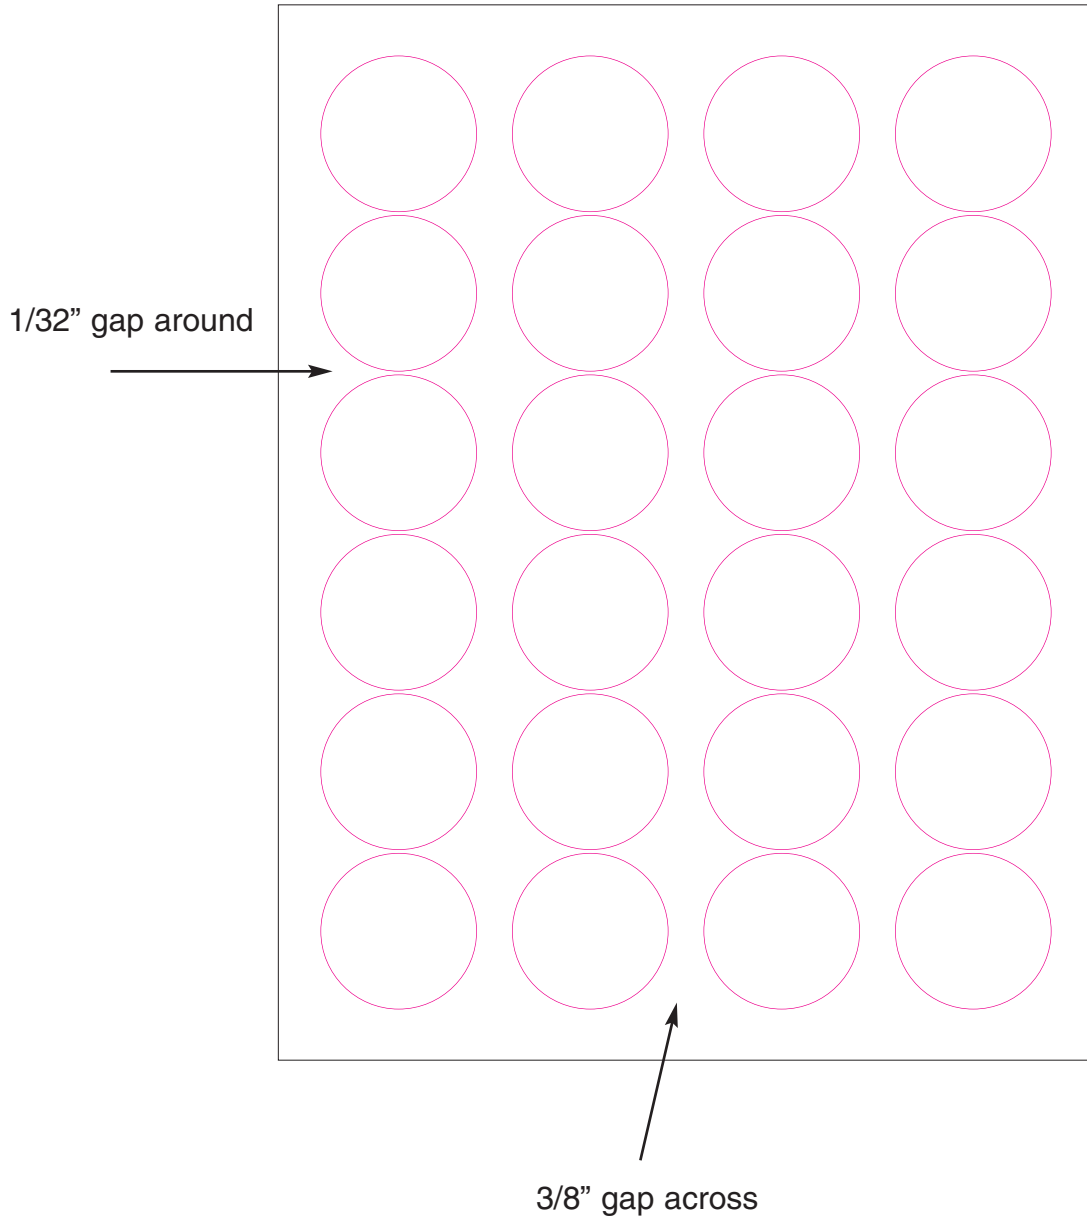

Shape - L1

Reduced to 50% of actual size

Size - 3.5 x 2

Shape - L10

Reduced to 50% of actual size

1/8" gap around and across

Size - 1.625

Shape - L11 Circle

Reduced to 50% of actual size

Size - 2.625 x 1

Shape - L12 RCR

Reduced to 50% of actual size

1/8" gap across and around

Size - various

Shape - L13 special

Reduced to 50% of actual size

--	--

+

--

--

**Size - 2.625 x 2
15 up**

Shape - L18 Multi-task labels

Reduced to 50% of actual size

**Size - 4 x 1.333
14 up**

Shape - L5

Reduced to 50% of actual size

Size - 4 x 3.3125

Shape - L6

Reduced to 50% of actual size

+

+

Size - 4 x 2